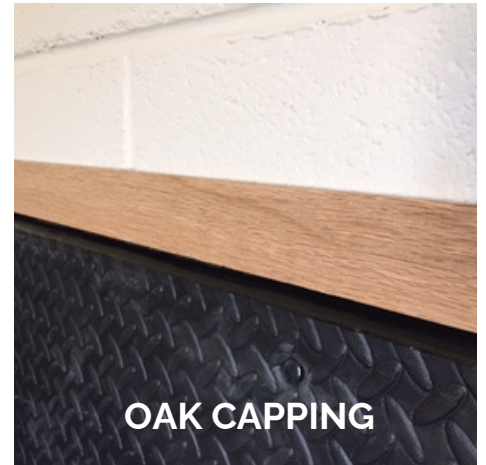

## Quattrosoft EVA Stable Wall Mats

Our Eva Stable Wall Mats have a cushioned foam construction that gives good impact resistance with a washable surface that when fixed to walls gives extra protection and anti cast for horses in stables, veterinary areas and saddling boxes.

The Eva mats have a Checkerplate pattern on the front side and square pattern on the reverse.

The Eva Wall Mats are fixed to the walls using 20 N° Fixings with Black Nylon Washers.

The mats are normally fitted to 1.2m high but can also be fitted to 1.8m or 2.4m high. Timber Capping in Hardwood (Sapele) or Oak is available for protection of the top edge of the matting.

**SIZE: 1.83m x 1.22m (6ftx4ft)**

**• THICKNESSES: 10mm, 25mm, 35mm & 45mm**

Quattro Products Limited, Milestone House Industrial Estate, Penrith, Cumbria CA11 9NQ

[www.quattro-rubber-and-resin.co.uk](http://www.quattro-rubber-and-resin.co.uk) Tel: 01768864977 [enq@quattro-rubber-and-resin.co.uk](mailto:enq@quattro-rubber-and-resin.co.uk)