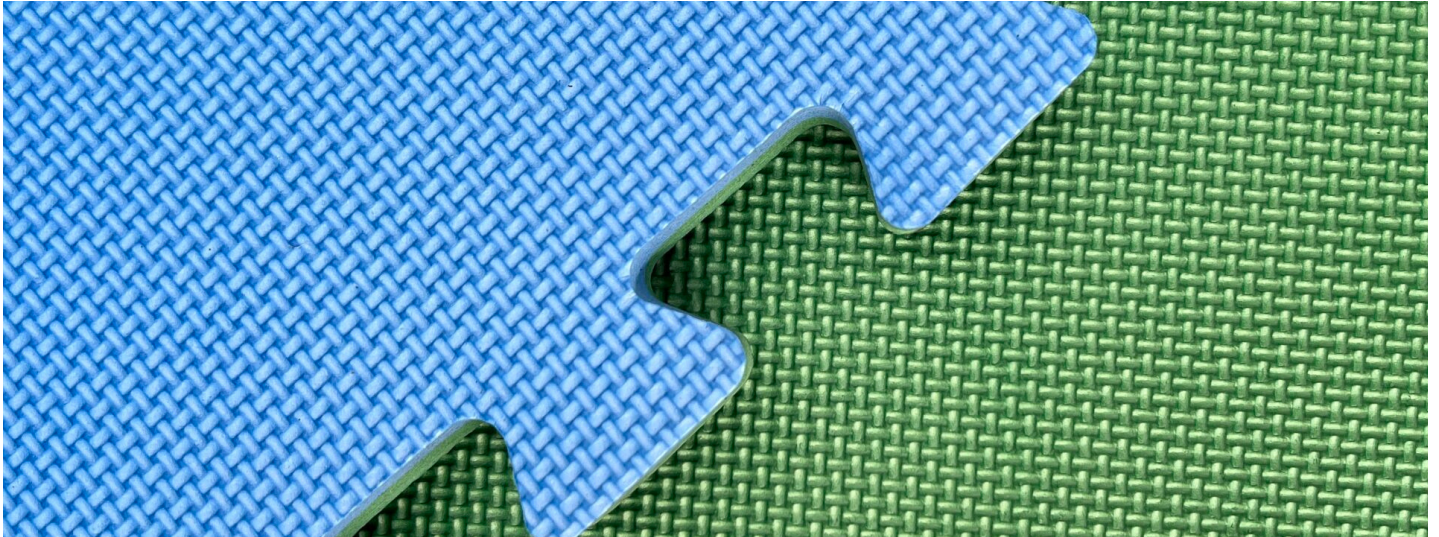

Interlocking Parlour Pit Mats

20mm Parloursoft Tiles

Our anti-fatigue interlocking parlour soft mats help reduce pressure on your legs, feet and back. Also provides protection from damp & wet floors.

Manufactured from a compressed EVA Foam to give a safe, comfortable and warm surface to walk and stand on. Tiles interlock together very tightly and need only be removed infrequently for cleaning underneath.

Very easy to keep clean and are reversible for an extended life. Can be self fitted very easily.

Resistant to most chemicals used in a milking parlour plus milk and will withstand continual wear.

Thickness	Size	Profile	Weight	MPA	Per Pallet	Tail Lift
20mm	1m x 1m	Green/ Blue	1kg	N/A	90	90