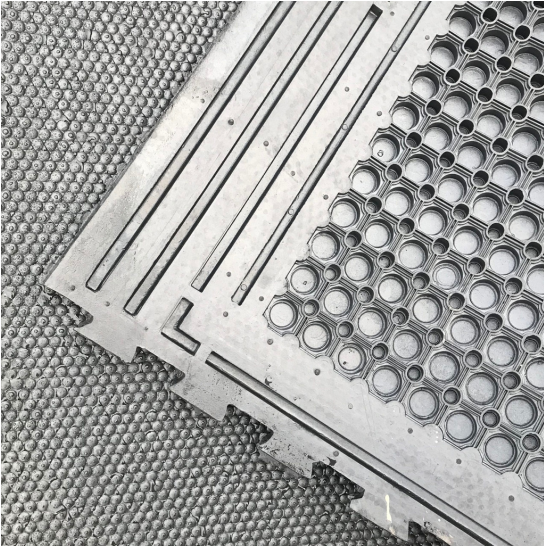

Rubber Comfort Cow Mat's

- ✔ Provides protection and comfort for cattle
- ✔ Protects hocks, joints & knees
- ✔ Interlocking and straight edge available
- ✔ Honeycomb underside for ultimate comfort
- ✔ Promote blood flow to udder and teats

Rubber comfort cow mats have a honeycomb underside which provides extra softness and comfort that in turn protects hocks, joints & knees when lying down and rising.

Rubber comfort cow mats have an easy to clean low profile that will keep cows cleaner and drier with a minimal amount of bedding. Comfort and insulation helps to promote blood flow to udder and teats.

Both the straight edge and interlocking edge are easy to fit, we would recommend using heavy duty stainless steel fixings with washes, we find 8 fixings per mat works best.

Thickness	Size	Profile	Weight	MPA	Per Pallet	Tail Lift
25mm Straight	1.83m x 1.22m	Low Hammer Pattern	45kg	4mpa	30	15
25mm Interlocking	1.83m x 1.14m	Low Hammer Pattern	45kg	4mpa	30	15