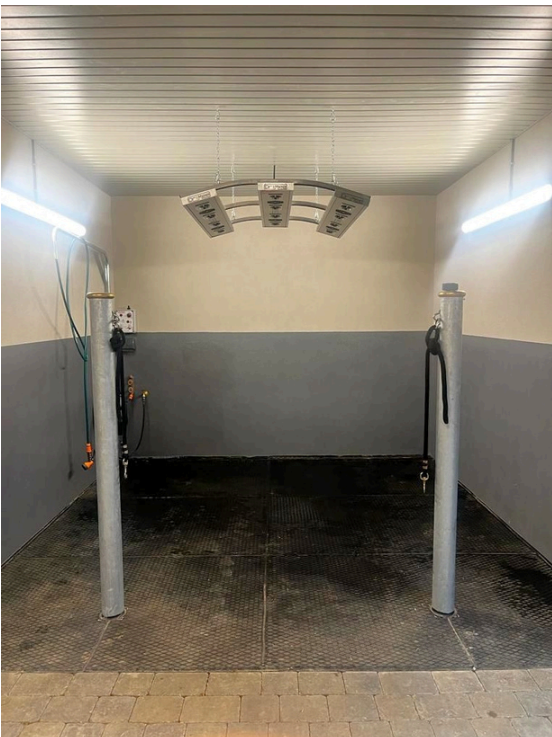

QUATTRO®

THE RUBBER & RESIN SPECIALIST

Wash Bay Mats

Diamond mats are Quattro's ultimate heavy-duty mat it has been commissioned and manufactured to a far higher standard than any other type of equine rubber mat.

They have been designed for very high wear areas that require a lot of strength to provide a long lifespan. With the Diamond surface profile they are also designed to be anti-slip in wet areas.

Diamond mats can be bonded into place and fully sealed.

Available in 18mm & 22mm Thick

Size: 1.8m x 1.2m

Profile: Diamond Pattern

Strength: 8MPA

Quattro Products Limited, Milestone House Industrial Estate, Penrith, Cumbria CA11 9NQ

www.quattro-rubber-and-resin.co.uk Tel: 01768864977 enq@quattro-rubber-and-resin.co.uk