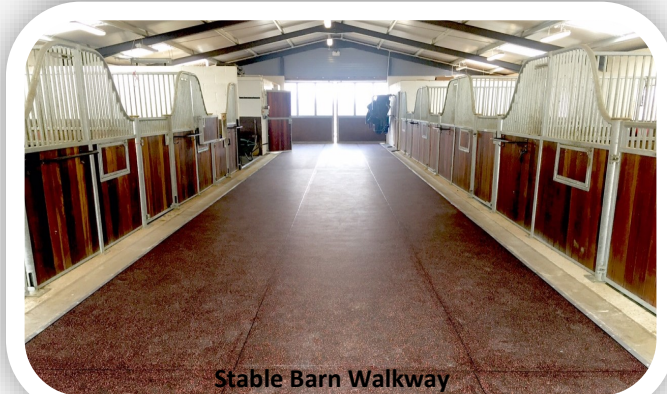

## Equine Sportsroll

The Rubber & Resin Specialists

Equine Sportsroll is our most popular rubber surface for Stable Barn Passageways & Veterinary Hospitals. This rubber is very durable and has excellent grip for areas where horses walk but is also easier to keep clean and sweep than rubber mats due to the surface being flat.

## Equine Sportsroll

The Rubber & Resin Specialists

Veterinary Hospitals

Examination Rooms

Stable Walls

Stable Walls

Stable Barn Walkway

Stable Barn Walkway