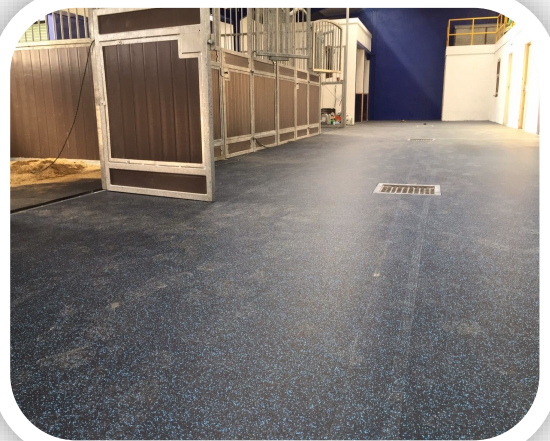

Colours

See colour chart over

Equestrian • Agricultural • Gym • Play

Quattro Products Limited, Milestone House Ind Est, Penrith, Cumbria, CA11 9NQ

Tel: 01768864977 Email: enq@quattroubberandresin.co.uk Web: www.quattroubberandresin.co.uk