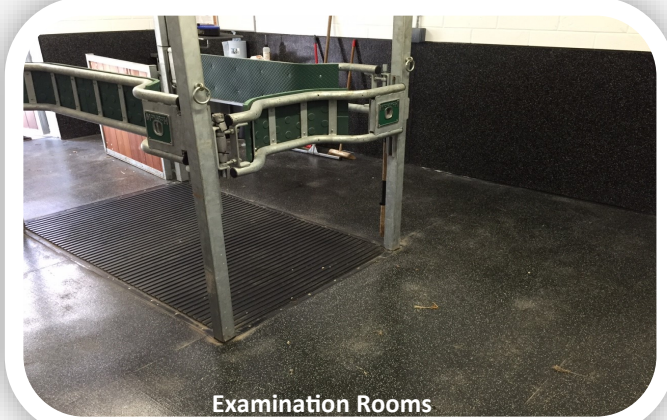

QUATTRO®

Equine Sportsroll

The Rubber & Resin Specialists

Standard Colours

Equestrian • Agricultural • Gym • Play

Quattro Products Limited, Milestone House Ind Est, Penrith, Cumbria, CA11 9NQ

Tel: 01768864977 Email: enq@quattroresin.co.uk Web: www.quattroresin.co.uk