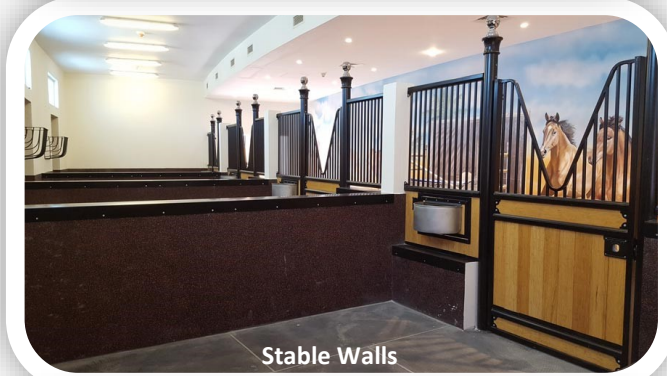

## Equine Sportsroll

The Rubber & Resin Specialists

Equine Sportsroll is our most popular rubber surface for Stable Barn Passageways & Veterinary Hospitals. This rubber is very durable and has excellent grip for areas where horses walk but is also easier to keep clean and sweep than rubber mats due to the surface being flat.

## Equine Sportsroll

The Rubber & Resin Specialists

Veterinary Hospitals

Examination Rooms

Stable Walls

Stable Walls

Stable Barn Walkway

Stable Barn Walkway