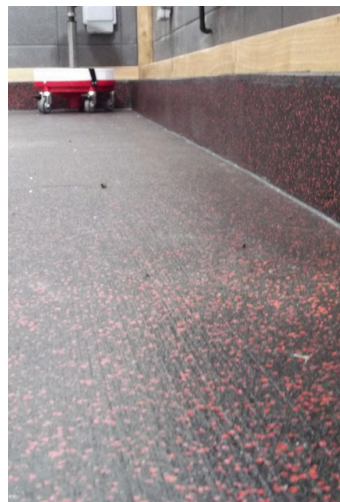

Quattro Products Limited, Milestone House Industrial Estate, Penrith, Cumbria CA11 9NQ

www.quattorubberandresin.co.uk Tel: 01768864977 enq@quattorubberandresin.co.uk