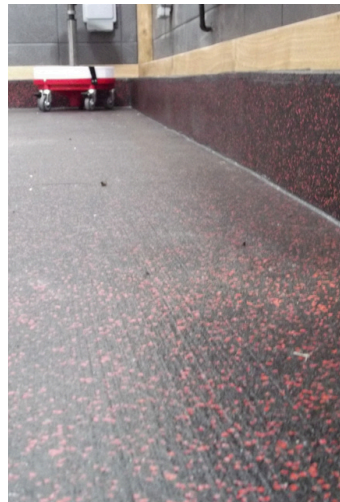

Quattro Products Limited, Milestone House Industrial Estate, Penrith, Cumbria CA11 9NQ

www.quattro-rubber-and-resin.co.uk Tel: 01768864977 enq@quattro-rubber-and-resin.co.uk