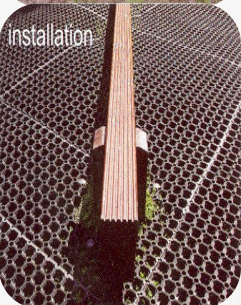

QUATTRO[®]

Hollow Mats

The Rubber & Resin Specialists

Once an area of grass has been fitted with Hollow Mats it will then become a safe and clean environment for Play Areas, Golf Courses, Caravan Parks and Schools.

This is an easy and economical solution requiring no specialist preparation. This allows the grass to grow through looking natural with no mud and mess.

Quattro's Heavy Duty Hollow Mats are 1.5m x 1m @ 22mm Thick and weigh 13kg each. Most standard Hollow Type mats only weigh 9 to 10kg

Hollow mats are excellent in gateways where severe puddling can occur. Horses and other animals can traffic these areas. They help to prevent mud fever as they overcome the normal sinking and muddy legs associated with gateways or over poached surfaces. When re-seeded the grass roots colonise the mats to give a solid base that can be used over and over without horses sinking knee deep. Pins and fixings are available to secure the mats but we find bag/cable ties provide this function safely.