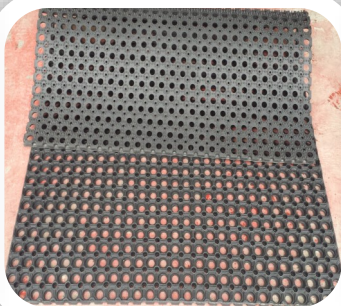

Equestrian • Agricultural • Gym • Play

Quattro Products Limited, Milestone House Ind Est, Penrith, Cumbria, CA11 9NQ

Tel: 01768864977 Email: enq@quattro.org.uk Web: www.quattro.org.uk