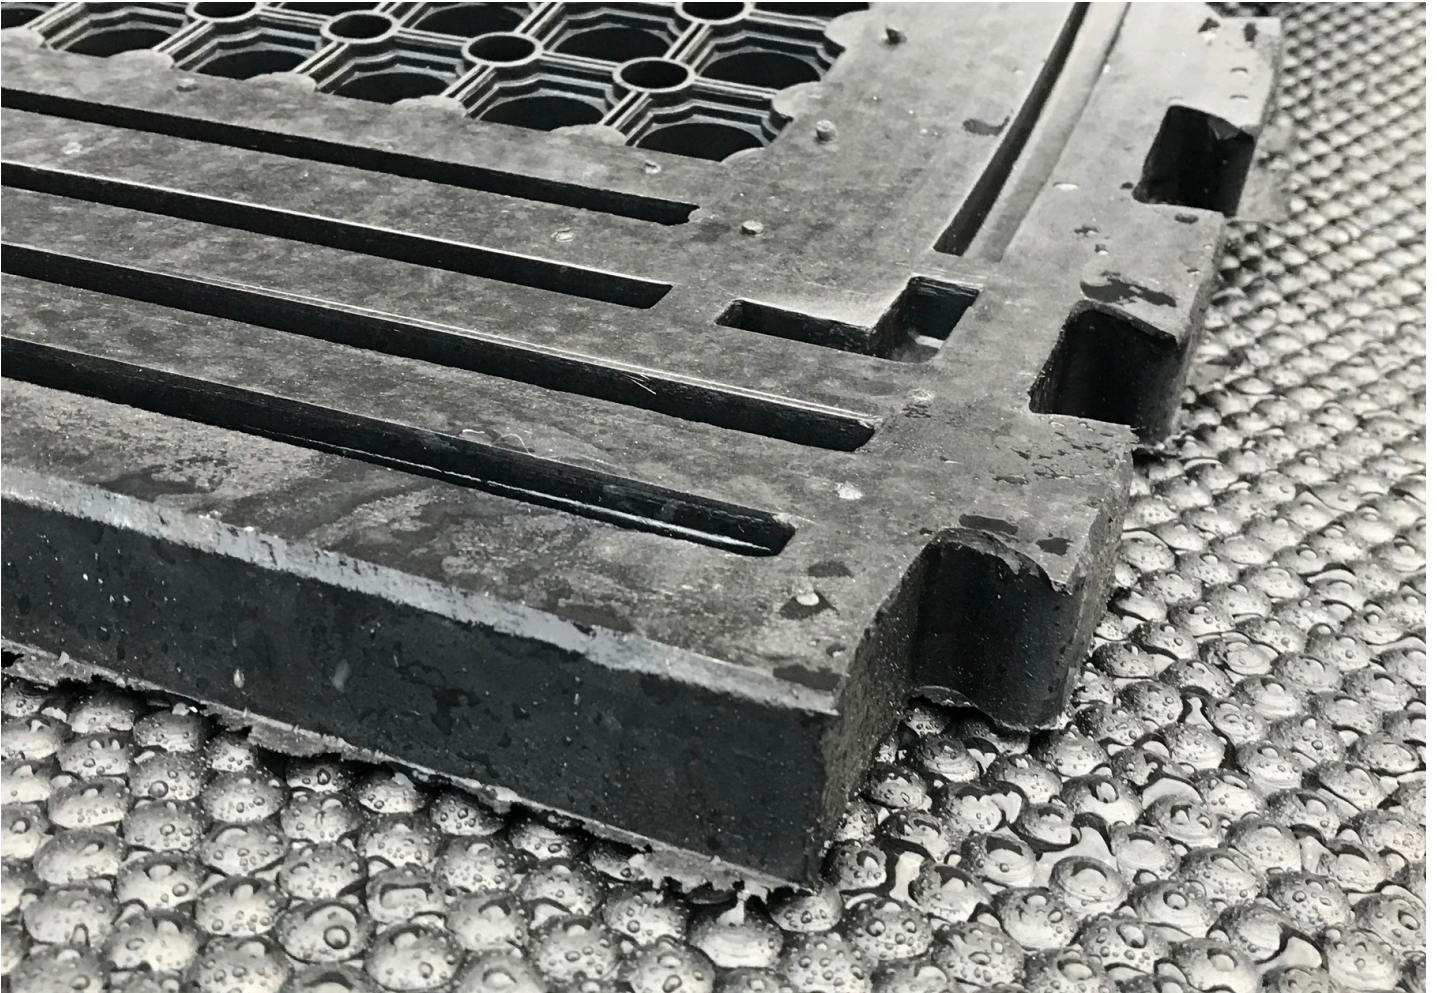

## Equine Rubber Comfort Mat

A unique hard wearing cushioned mat for stables unlike anything else on the market!

A cushioned rubber with the softness of EVA Matting and the long life of heavy duty rubber. The rubber is non porous, so it will not absorb moisture or harbour bacteria & has soft impact bubbles to give ultimate comfort for horses. Can be bonded & joint sealed

Thickness	Size	Profile	Weight	MPA	Per Pallet	Tail Lift
25mm	1.83m x 1.22m	Hammer Top / Honeycomb	45kg	4mpa	30	15