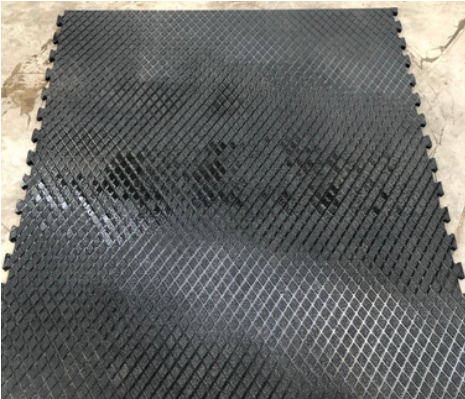

Diamond Beast Mat

Interlocking Rubber Matting

The Diamond Beast has been manufactured to an extremely high density and strength to provide long term wear in extreme high wear situations for example cow standings, feed passages & over slats.

The unique surface texture provides excellent grip even in wet and dirty conditions and is easily cleaned without splashback when pressure washing.

Shallow grooved base so fits tight to the floor so can't fill up with dirt underneath.

Anti-slip surface that is easily washable.

Fast and easy to fit between Milking

Thickness	Size	Profile	Weight	MPA
22mm	1.83m x 1.22m	Diamond Pattern	49kg	8mpa