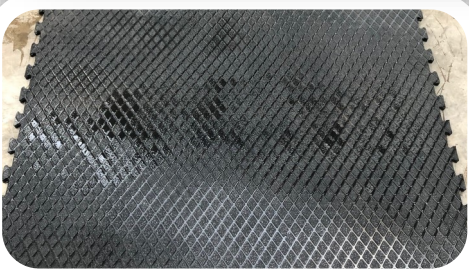

QUATTRO®

Diamond Beast Mats

The Rubber & Resin Specialists

Certain applications require a product that is much stronger than normal options, "The Diamond Beast" has been manufactured to a much higher density and strength to provide long term wear in extreme high wear situations for example cow standings, feed passages & over slats.

At 22mm thick the product delivers strength and durability that cannot be matched.

The unique surface texture provides excellent grip even in wet and dirty conditions and is easily cleaned without splashback when pressure washing.

Shallow grooved base so fits tight to the floor so can't fill up with dirt underneath

Interlocking Edges