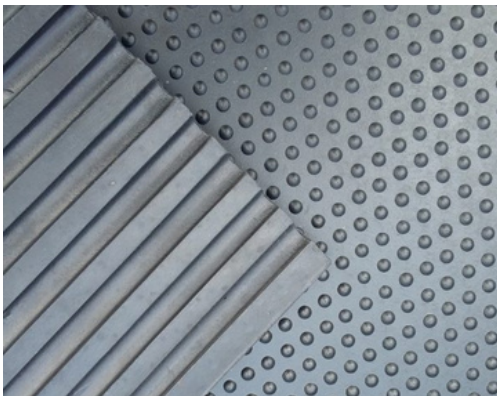

QUATTROMAT

Very high density solid rubber mat, ideal for stables, wash bays and walkways. Higher profile for extra grip.

SIZE: 1.8m x 1.2m (6ft x 4ft)

THICKNESS: 18mm

PROFILE: Medium profile bubble pattern (extra grip)

COLOUR: Black

TENSILE STRENGTH: 5 Mpa

WEIGHT: 43KG