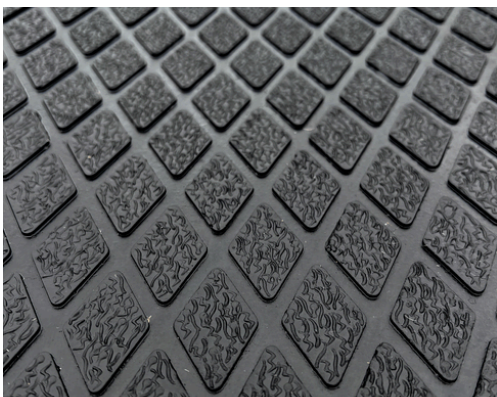

Creates a Safer & hygienic environment

Rubber mats provide a much safer environment for you and your horse. Our mats are carefully designed with a textured or bobble top finish for added grip to help reduce those unnecessary slips and trips. We use our specially formulated adhesives and sealants to create a hygienic, Bio Secure environment for your horse.

SUPERMAT

The original rubber stable mat, This is our most popular and best selling mat from our range. Lower profile making it easy to sweep.

SIZE: 1.8m x 1.2m (6ft x 4ft)

THICKNESS: 18mm

PROFILE: Low profile hammer top pattern

COLOUR: Black

TENSILE STRENGTH: 4 Mpa

WEIGHT: 38KG

QUATTROMAT

Very high density solid rubber mat, ideal for stables, wash bays and walkways. Higher profile for extra grip.

SIZE: 1.8m x 1.2m (6ft x 4ft)

THICKNESS: 18mm

PROFILE: Medium profile bubble pattern (extra grip)

COLOUR: Black

TENSILE STRENGTH: 5 Mpa

WEIGHT: 43KG

DIAMOND MAT

Extremely heavy duty mat for stables, wash bays and walkways. The raised diamond profile provides excellent grip.