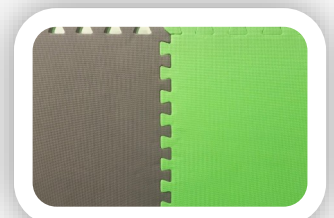

QUATTRO®

Parlour Soft Tiles

The Rubber & Resin Specialists

Quattro's Parloursoft Interlocking Tiles are a great way to make milking time more pleasurable.

Manufactured from a compressed EVA Foam to give a safe, comfortable and warm surface to walk and stand on.

Tiles interlock together very tightly and need only be removed infrequently for cleaning underneath.

Very easy to keep clean and are reversible for an extended life. Can be self fitted very easily.

Resistant to most chemicals used in a milking parlour plus milk and will withstand continual wear.

Available in various colours and thicknesses.

- **SIZE:** 1m x 1m
- **THICKNESSES:** 20mm, 30mm & 40mm
- **COLOUR:** Red/Blue & Green/Grey
- Red/Blue in 20mm & 40mm
- Green/Grey in 30mm

Equestrian • Agricultural • Gym • Play