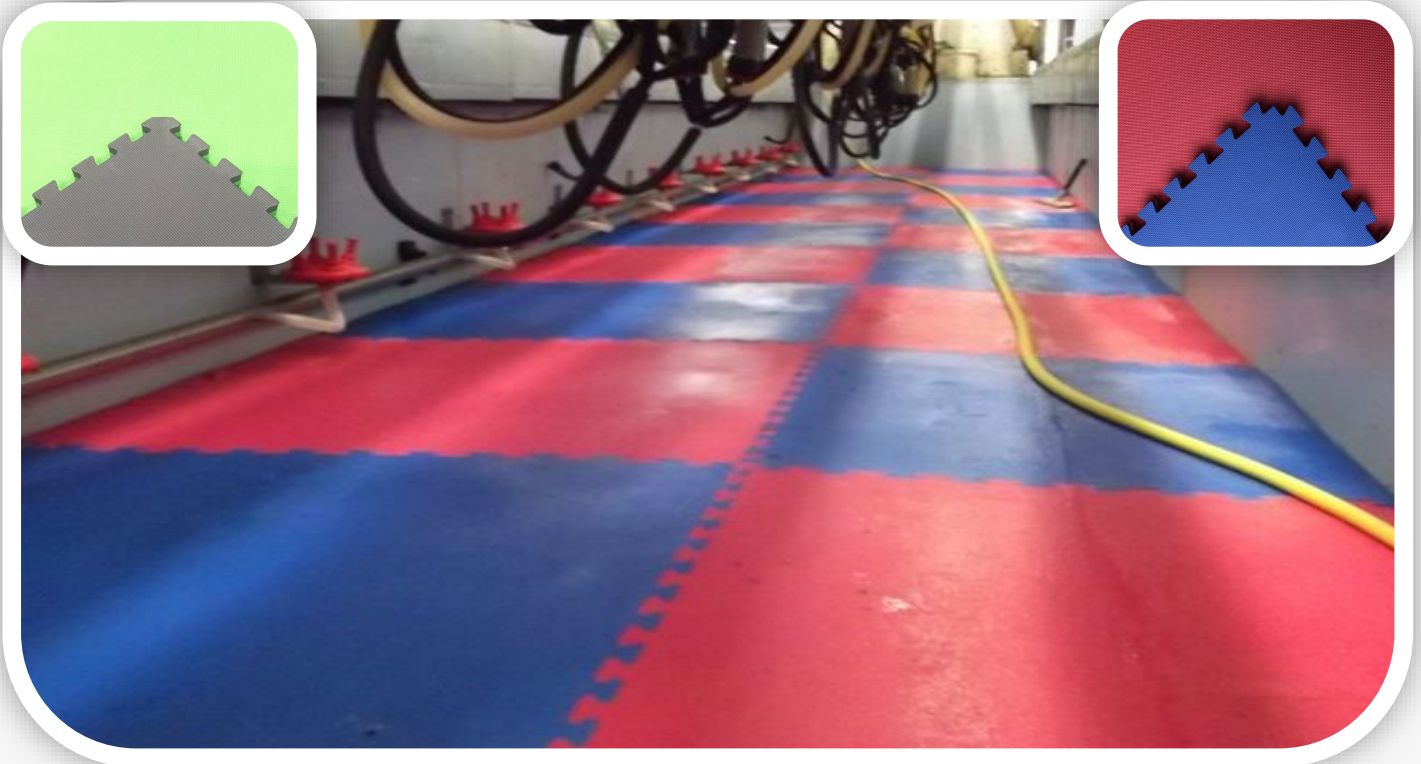

QUATTRO®

Parlour Soft Tiles

The Rubber & Resin Specialists

Quattro's Parloursoft Interlocking Tiles are a great way to make milking time more pleasurable.

Manufactured from a compressed EVA Foam to give a safe, comfortable and warm surface to walk and stand on.

Tiles interlock together very tightly and need only be removed infrequently for cleaning underneath.

Very easy to keep clean and are reversible for an extended life. Can be self fitted very easily.

Resistant to most chemicals used in a milking parlour plus milk and will withstand continual wear.

Available in various colours and thicknesses.

- **SIZE:** 1m x 1m
- **THICKNESSES:** 20mm, 30mm & 40mm
- **COLOUR:** Red/Blue & Green/Grey
- Red/Blue in 20mm & 40mm
- Green/Grey in 30mm

Equestrian • Agricultural • Gym • Play